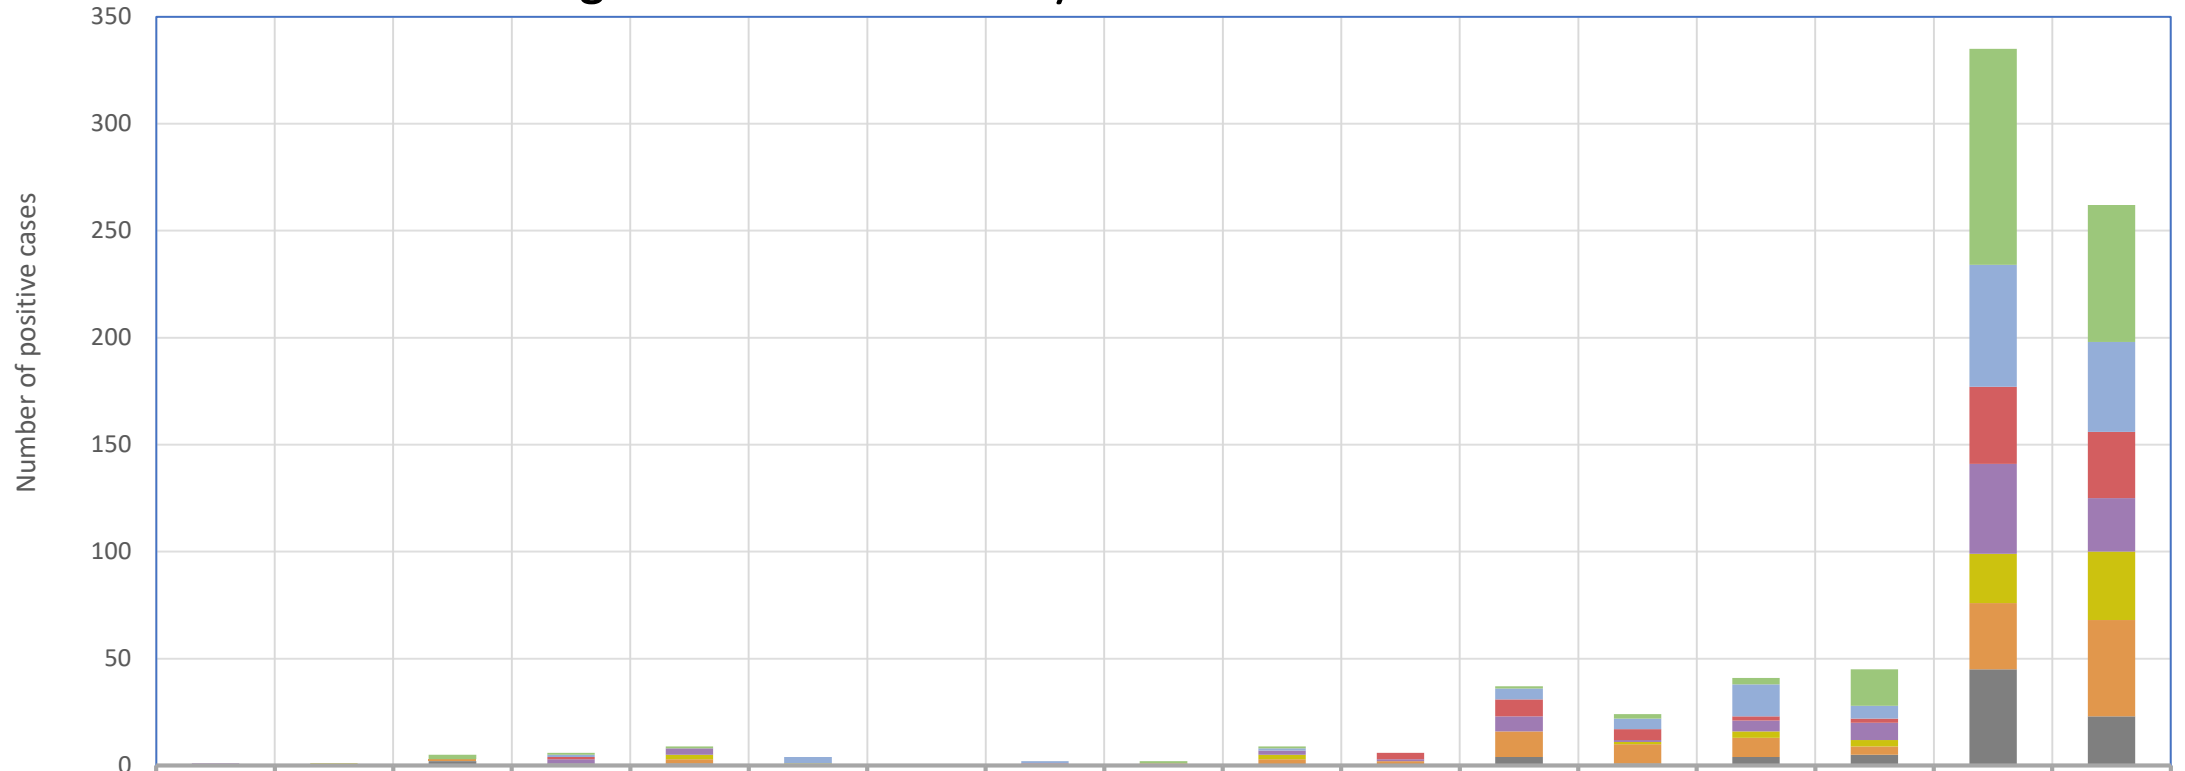

Hingham Schools – Weekly Positive Test Cases - 21-22 School Year

	9/13-9/17	9/20-9/24	9/27-10/1	10/4-10/8	10/11-10/15	10/18-10/22	10/25-10/29	11/1-11/5	11/8-11/12	11/15-11/19	11/22-11/26	11/29-12/3	12/6-12/10	12/13-12/17	12/20-12/23	1/3-1/7/22	1/10-1/14
HHS Students	0	0	2	1	1	0	0	0	1	1	0	1	2	3	17	101	64
HMS Students	0	0	0	1	0	3	0	1	0	1	0	5	5	15	6	57	42
South Students	0	0	0	1	0	0	0	1	0	0	3	8	5	2	2	36	31
PRS Students	1	0	0	2	3	0	0	0	0	2	1	7	1	5	8	42	25
Foster Students	0	1	0	0	2	1	0	0	0	2	0	0	1	3	3	23	32
East Students	0	0	1	0	2	0	0	0	1	3	2	12	9	9	4	31	45
HPS Staff	0	0	2	1	1	0	0	0	0	0	0	4	1	4	5	45	23