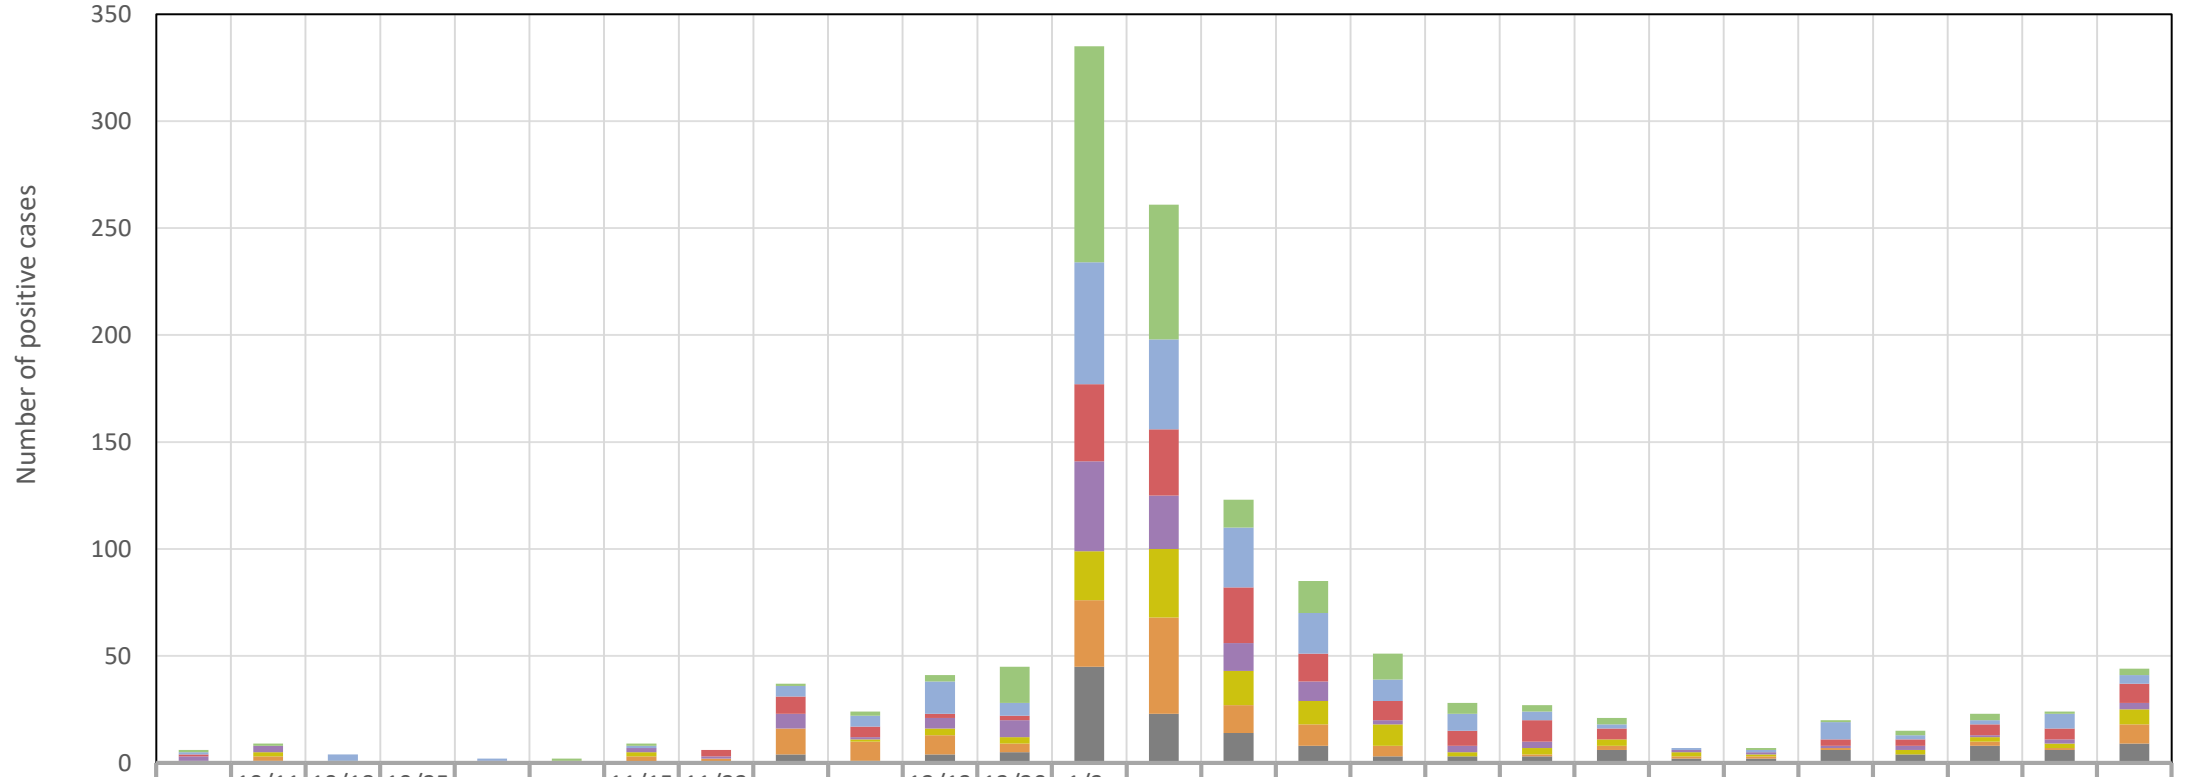

Hingham Schools – Weekly Positive Test Cases - 21-22 School Year

	10/4-10/8	10/11-10/15	10/18-10/22	10/25-10/29	11/1-11/5	11/8-11/12	11/15-11/19	11/22-11/26	11/29-12/3	12/6-12/10	12/13-12/17	12/20-12/23	1/3-1/7/22	1/10-1/14	1/18-1/21	1/24-1/28	1/31-2/4	2/7-2/11	2/14-2/18	2/28-3/4	3/7-3/11	3/14-3/18	3/21-3/25	3/28-4/1	4/4-4/8	4/11-4/14	4/25-4/29
HHS Students	1	1	0	0	0	1	1	0	1	2	3	17	101	63	13	15	12	5	3	3	0	1	1	2	3	1	3
HMS Students	1	0	3	0	1	0	1	0	5	5	15	6	57	42	28	19	10	8	4	2	1	1	8	2	2	7	4
South Students	1	0	0	0	1	0	0	3	8	5	2	2	36	31	26	13	9	7	10	5	0	0	3	3	5	5	9
PRS Students	2	3	0	0	0	0	2	1	7	1	5	8	42	25	13	9	2	3	3	0	1	1	1	2	1	2	3
Foster Students	0	2	1	0	0	0	2	0	0	1	3	3	23	32	16	11	10	2	3	3	2	1	0	2	2	2	7
East Students	0	2	0	0	0	1	3	2	12	9	9	4	31	45	13	10	5	0	1	2	1	1	1	0	2	1	9
HPS Staff	1	1	0	0	0	0	0	0	4	1	4	5	45	23	14	8	3	3	3	6	2	2	6	4	8	6	9