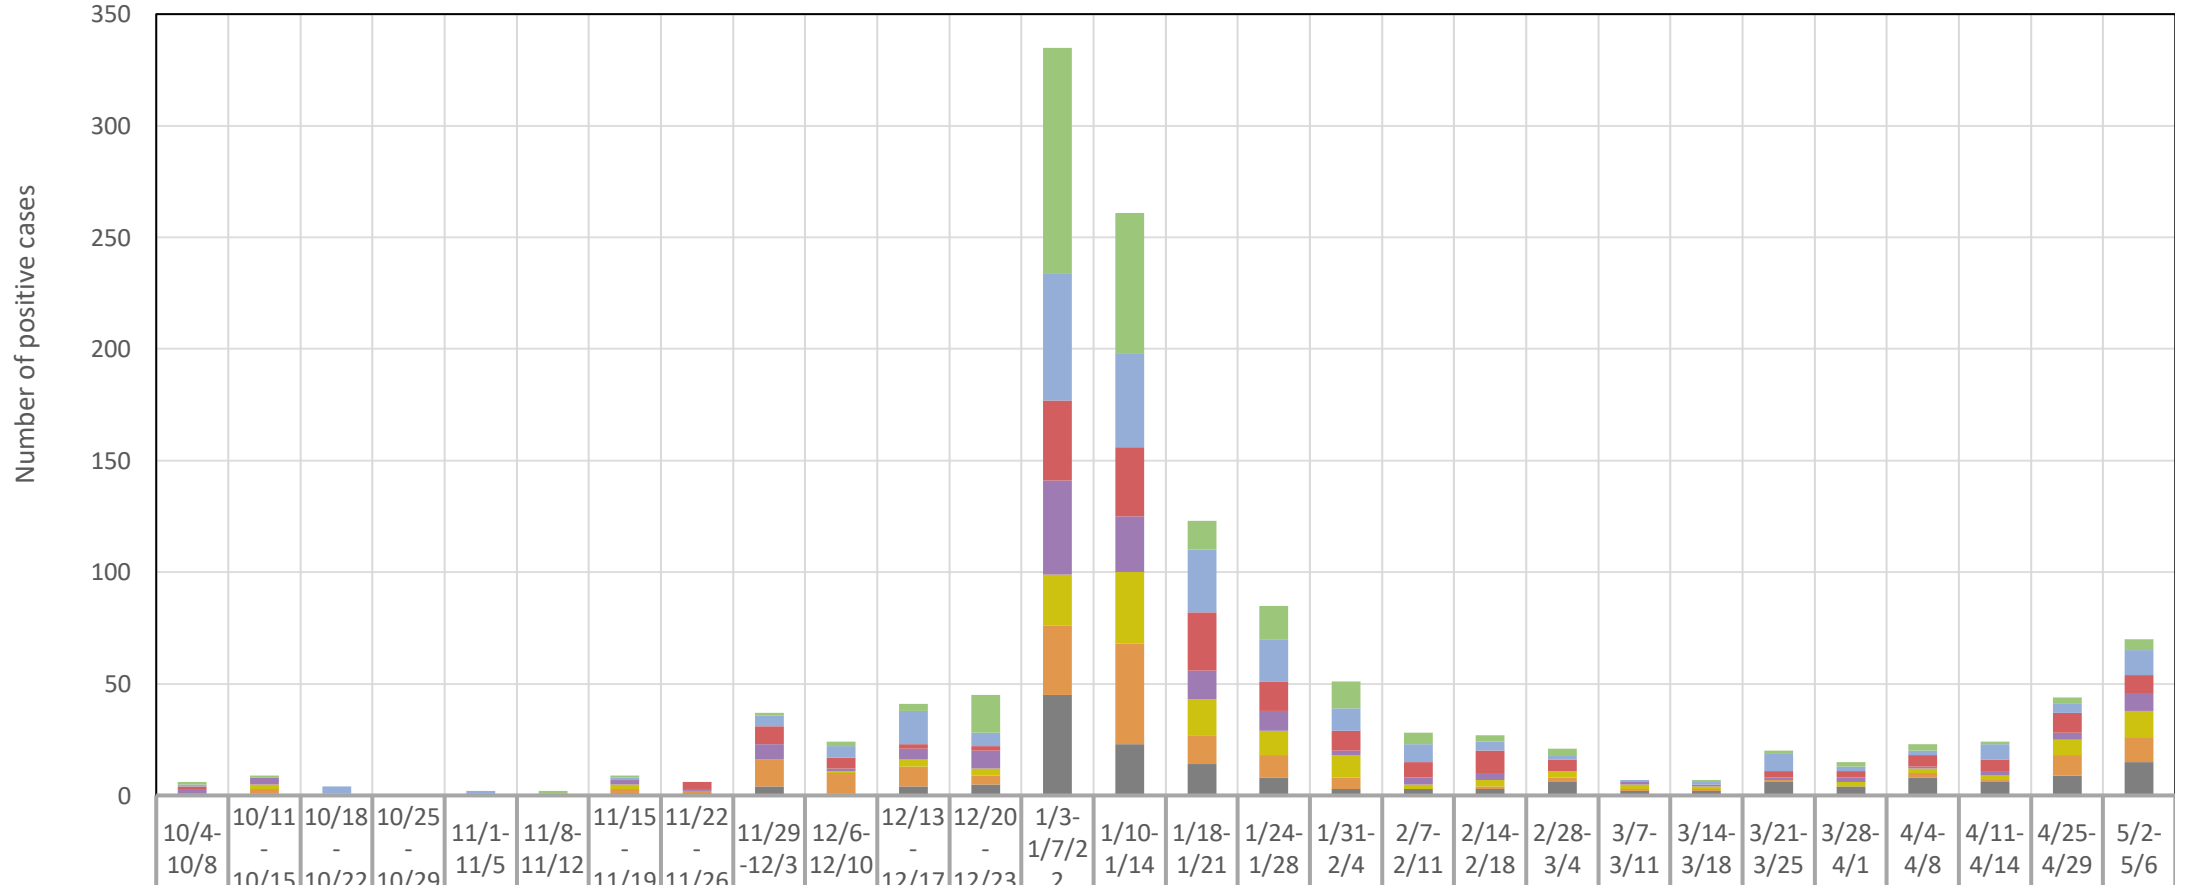

Hingham Schools – Weekly Positive Test Cases - 21-22 School Year

	10/4-10/8	10/11-10/15	10/18-10/22	10/25-10/29	11/1-11/5	11/8-11/12	11/15-11/19	11/22-11/26	11/29-12/3	12/6-12/10	12/13-12/17	12/20-12/23	1/3-1/7/2	1/10-1/14	1/18-1/21	1/24-1/28	1/31-2/4	2/7-2/11	2/14-2/18	2/28-3/4	3/7-3/11	3/14-3/18	3/21-3/25	3/28-4/1	4/4-4/8	4/11-4/14	4/25-4/29	5/2-5/6
HHS Students	1	1	0	0	0	1	1	0	1	2	3	17	101	63	13	15	12	5	3	3	0	1	1	2	3	1	3	5
HMS Students	1	0	3	0	1	0	1	0	5	5	15	6	57	42	28	19	10	8	4	2	1	1	8	2	2	7	4	11
South Students	1	0	0	0	1	0	0	3	8	5	2	2	36	31	26	13	9	7	10	5	0	0	3	3	5	5	9	8
PRS Students	2	3	0	0	0	0	2	1	7	1	5	8	42	25	13	9	2	3	3	0	1	1	1	2	1	2	3	8
Foster Students	0	2	1	0	0	0	2	0	0	1	3	3	23	32	16	11	10	2	3	3	2	1	0	2	2	2	7	12
East Students	0	2	0	0	0	1	3	2	12	9	9	4	31	45	13	10	5	0	1	2	1	1	1	0	2	1	9	11
HPS Staff	1	1	0	0	0	0	0	0	4	1	4	5	45	23	14	8	3	3	3	6	2	2	6	4	8	6	9	15