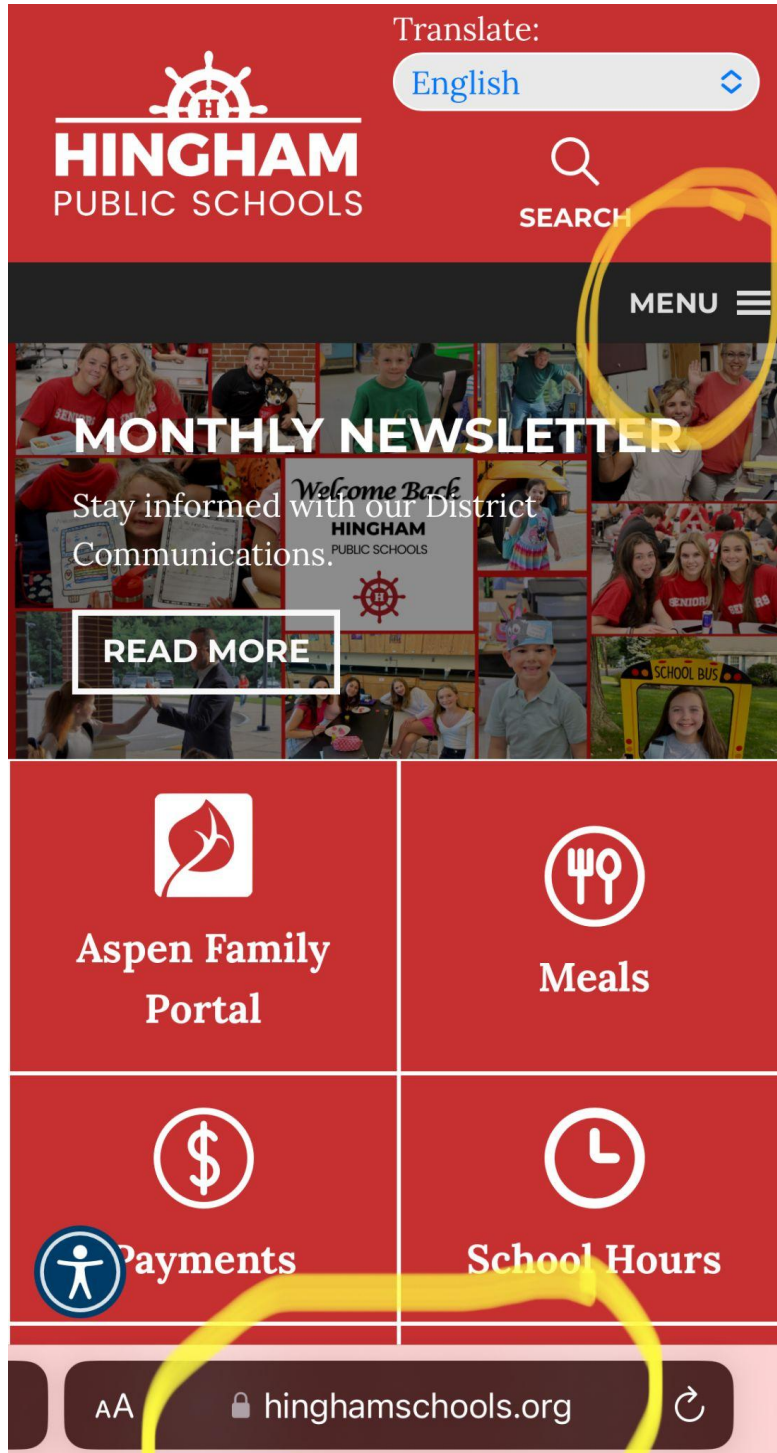

Go to **hinghamschools.org**. Click **Menu**.

Click **Calendar**.

The image shows a screenshot of the Hingham Public Schools website. At the top left is the Hingham Public Schools logo, featuring a ship's wheel with the letters 'H.P.S.' inside. To the right of the logo is a 'Translate:' dropdown menu set to 'English'. Below the logo is a search bar with a magnifying glass icon and the word 'SEARCH'. A 'MENU' button with a close icon is in the top right. The main navigation menu is on the left, listing: ABOUT, SCHOOLS, PROGRAMS, STUDENTS & FAMILIES, CALENDAR (highlighted with a yellow oval), NEWS, and EMPLOYMENT. Below the menu are four red buttons: 'Aspen Family Portal', 'Meals', 'Payments' (with a person icon), and 'School Hours' (with a clock icon).